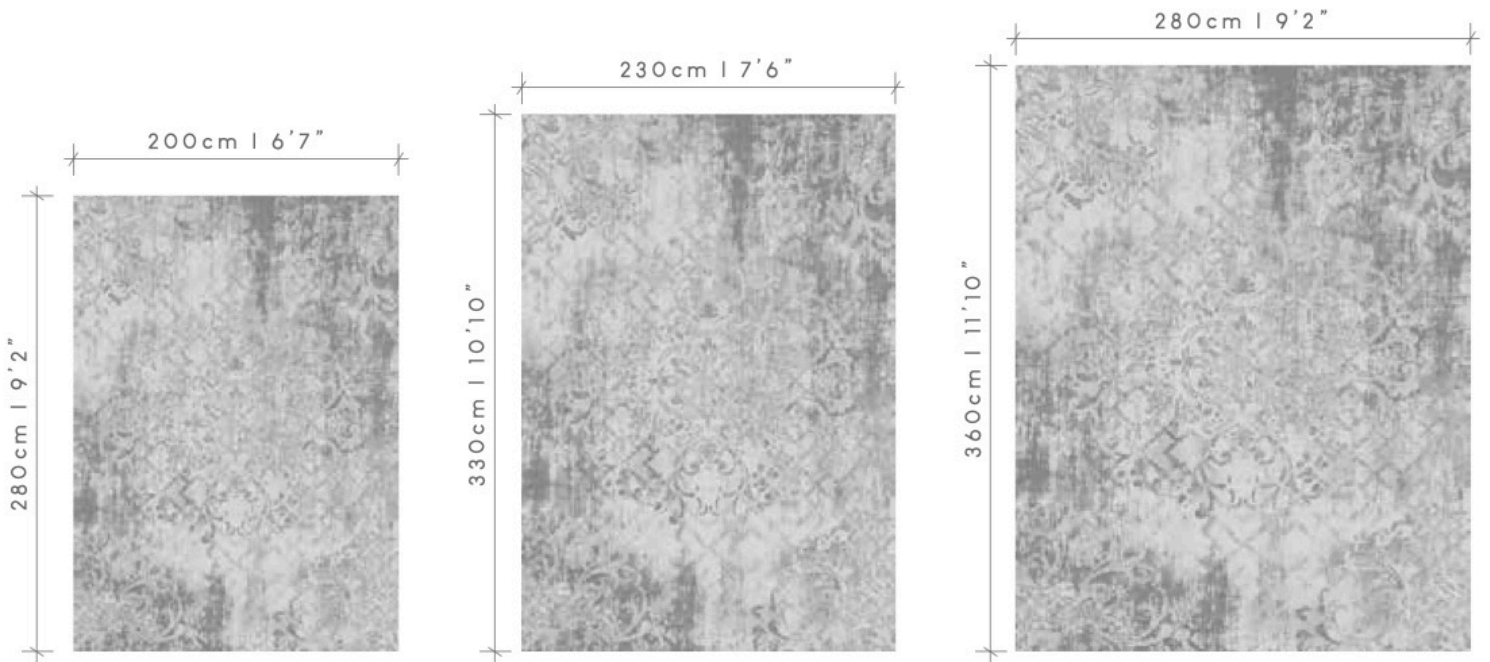

# BABYLON

design in available sizes

©2020 DE POORTERE DECO S.A.

NOTE : OPTICAL EFFECTS ARE WOVEN AT RANDOM AND CAN BE DIFFERENT FROM ONE SIZE RUG TO ANOTHER  
ALL DESIGN. PATENT AND OTHER INTELLECTUAL PROPERTY RIGHTS ARE EXPRESSLY RESERVED - PATENTS (PENDING)  
- LEGAL ACTION WILL BE TAKEN AGAINST ANY UNAUTHORIZED USE -