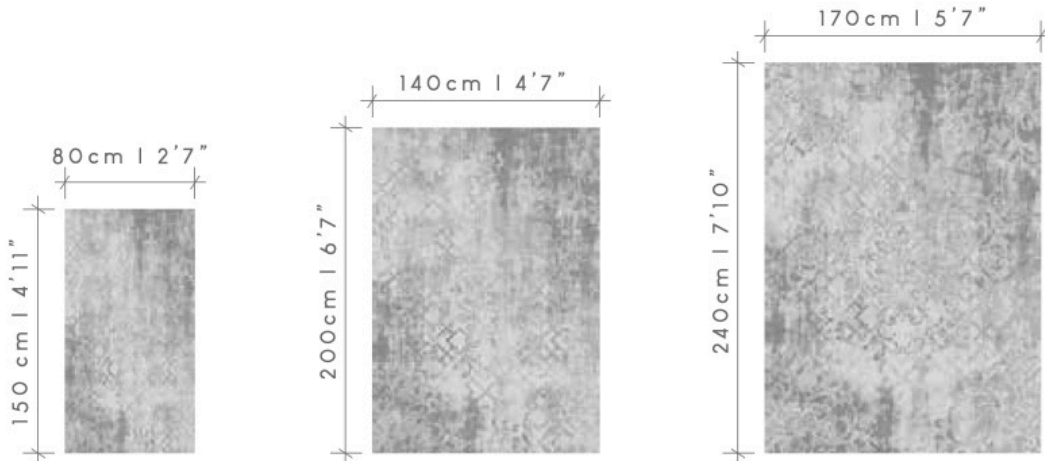

# BABYLON

design in available sizes

©2020 DE POORTERE DECO S.A.

NOTE : OPTICAL EFFECTS ARE WOVEN AT RANDOM AND CAN BE DIFFERENT FROM ONE SIZE RUG TO ANOTHER  
ALL DESIGN. PATENT AND OTHER INTELLECTUAL PROPERTY RIGHTS ARE EXPRESSLY RESERVED - PATENTS (PENDING)  
- LEGAL ACTION WILL BE TAKEN AGAINST ANY UNAUTHORIZED USE -