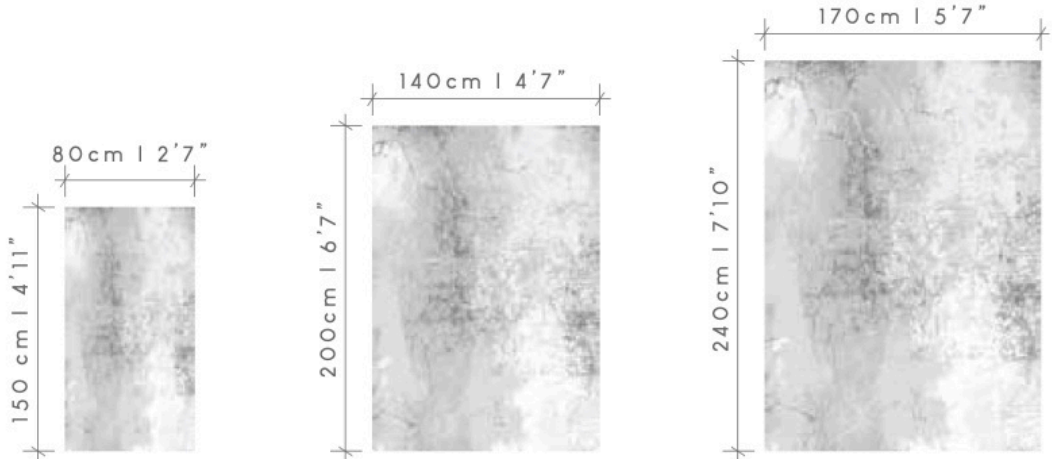

CRACKS

design in available sizes

©2020 DE POORTERE DECO S.A.

NOTE : OPTICAL EFFECTS ARE WOVEN AT RANDOM AND CAN BE DIFFERENT FROM ONE SIZE RUG TO ANOTHER
ALL DESIGN. PATENT AND OTHER INTELLECTUAL PROPERTY RIGHTS ARE EXPRESSLY RESERVED - PATENTS (PENDING)
- LEGAL ACTION WILL BE TAKEN AGAINST ANY UNAUTHORIZED USE -