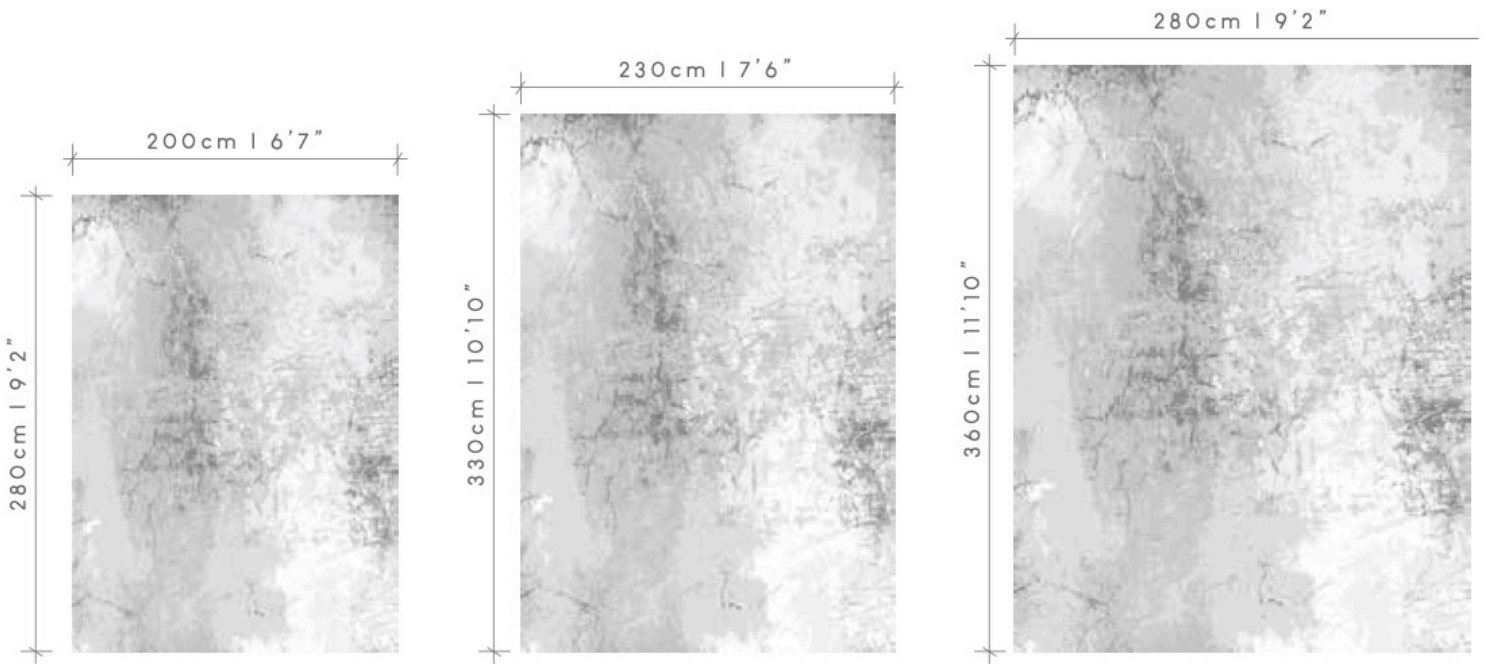

CRACKS

design in available sizes

©2020 DE POORTERE DECO S.A.

NOTE : OPTICAL EFFECTS ARE WOVEN AT RANDOM AND CAN BE DIFFERENT FROM ONE SIZE RUG TO ANOTHER
ALL DESIGN. PATENT AND OTHER INTELLECTUAL PROPERTY RIGHTS ARE EXPRESSLY RESERVED - PATENTS (PENDING)
- LEGAL ACTION WILL BE TAKEN AGAINST ANY UNAUTHORIZED USE -