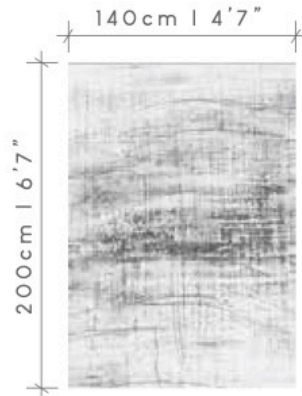

# GRIFF

design in available sizes

©2020 DE POORTERE DECO S.A.

NOTE : OPTICAL EFFECTS ARE WOVEN AT RANDOM AND CAN BE DIFFERENT FROM ONE SIZE RUG TO ANOTHER  
ALL DESIGN. PATENT AND OTHER INTELLECTUAL PROPERTY RIGHTS ARE EXPRESSLY RESERVED - PATENTS (PENDING)