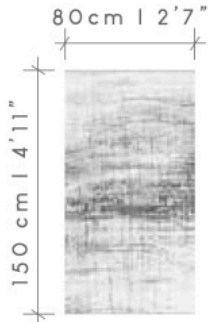

# GRIFF

design in available sizes

©2020 DE POORTERE DECO S.A.

NOTE : OPTICAL EFFECTS ARE WOVEN AT RANDOM AND CAN BE DIFFERENT FROM ONE SIZE RUG TO ANOTHER  
ALL DESIGN. PATENT AND OTHER INTELLECTUAL PROPERTY RIGHTS ARE EXPRESSLY RESERVED - PATENTS (PENDING)