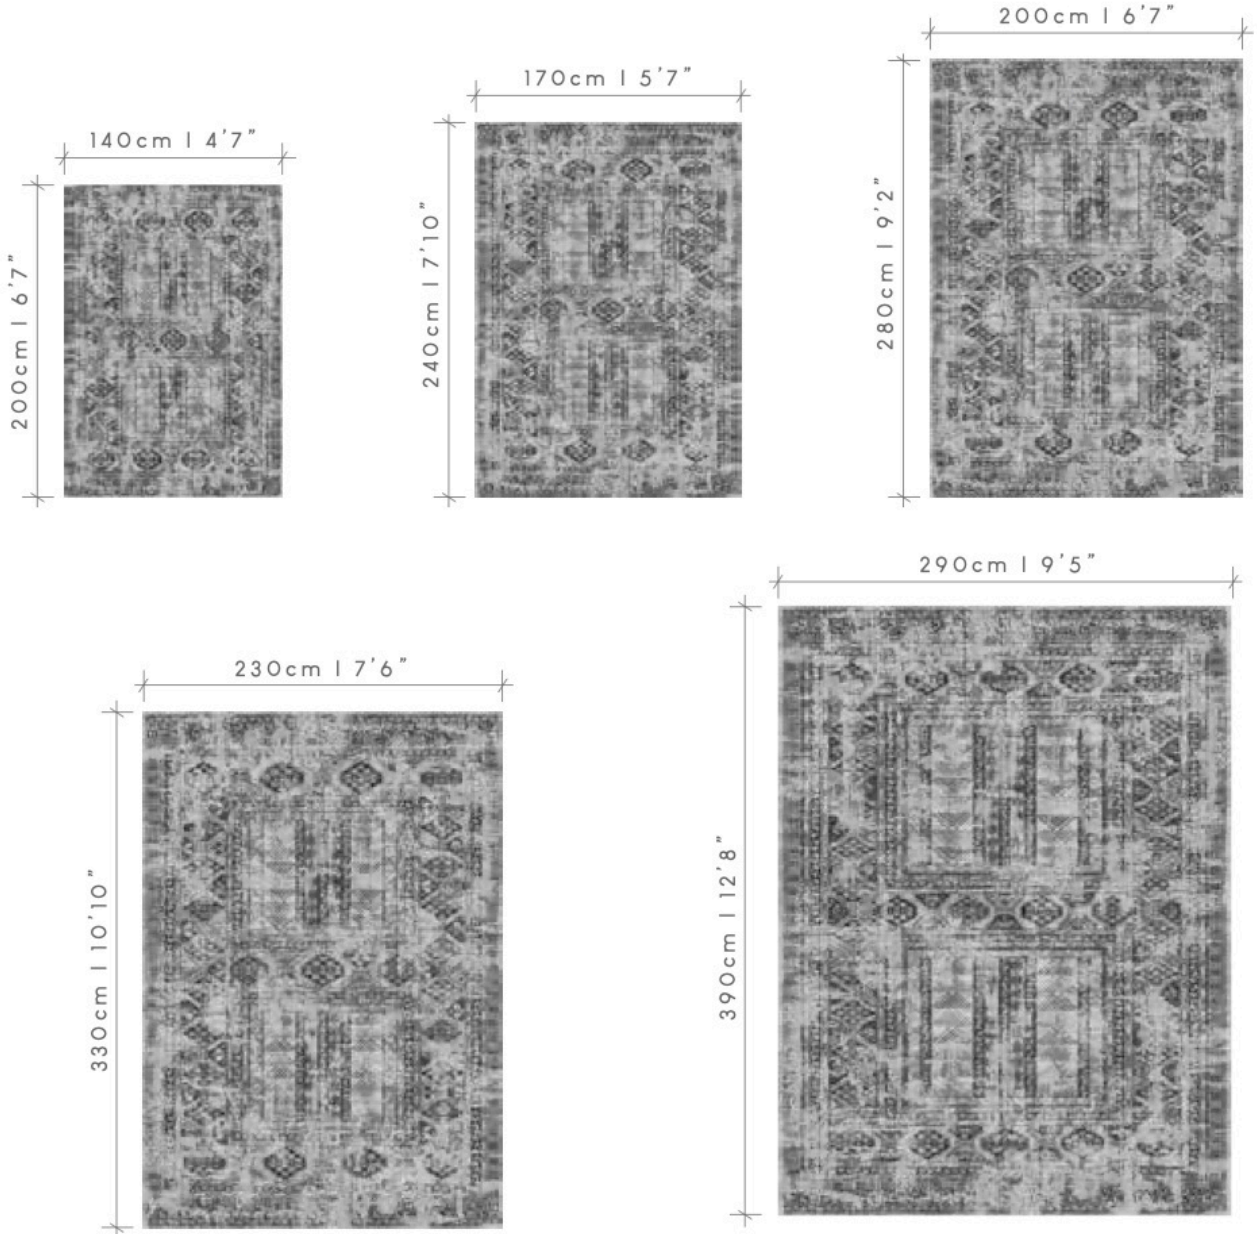

# HADSCHLU

design in available sizes

©2020 DE POORTERE DECO S.A.

NOTE : OPTICAL EFFECTS ARE WOVEN AT RANDOM AND CAN BE DIFFERENT FROM ONE SIZE RUG TO ANOTHER  
ALL DESIGN. PATENT AND OTHER INTELLECTUAL PROPERTY RIGHTS ARE EXPRESSLY RESERVED - PATENTS (PENDING)  
- LEGAL ACTION WILL BE TAKEN AGAINST ANY UNAUTHORIZED USE -