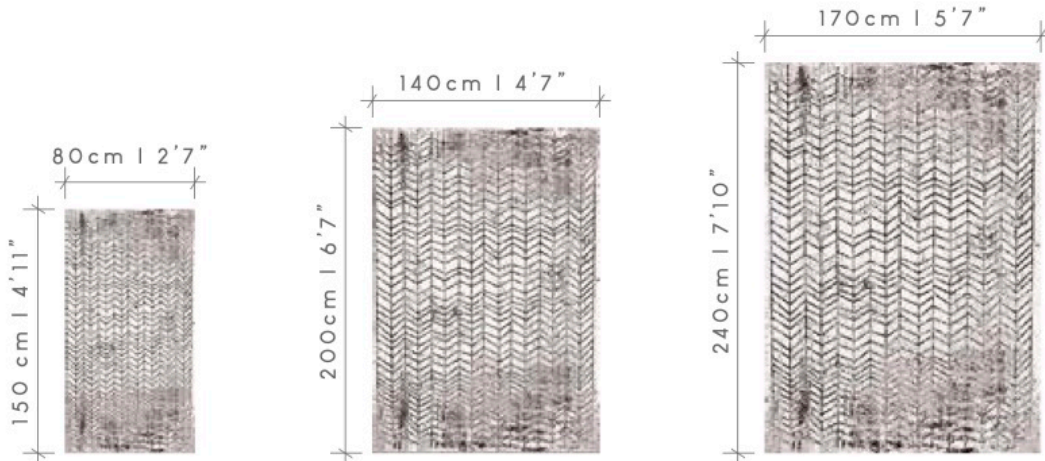

JACOB'S LADDER

design in available sizes

©2020 DE POORTERE DECO S.A.

NOTE : OPTICAL EFFECTS ARE WOVEN AT RANDOM AND CAN BE DIFFERENT FROM ONE SIZE RUG TO ANOTHER
ALL DESIGN. PATENT AND OTHER INTELLECTUAL PROPERTY RIGHTS ARE EXPRESSLY RESERVED - PATENTS (PENDING)