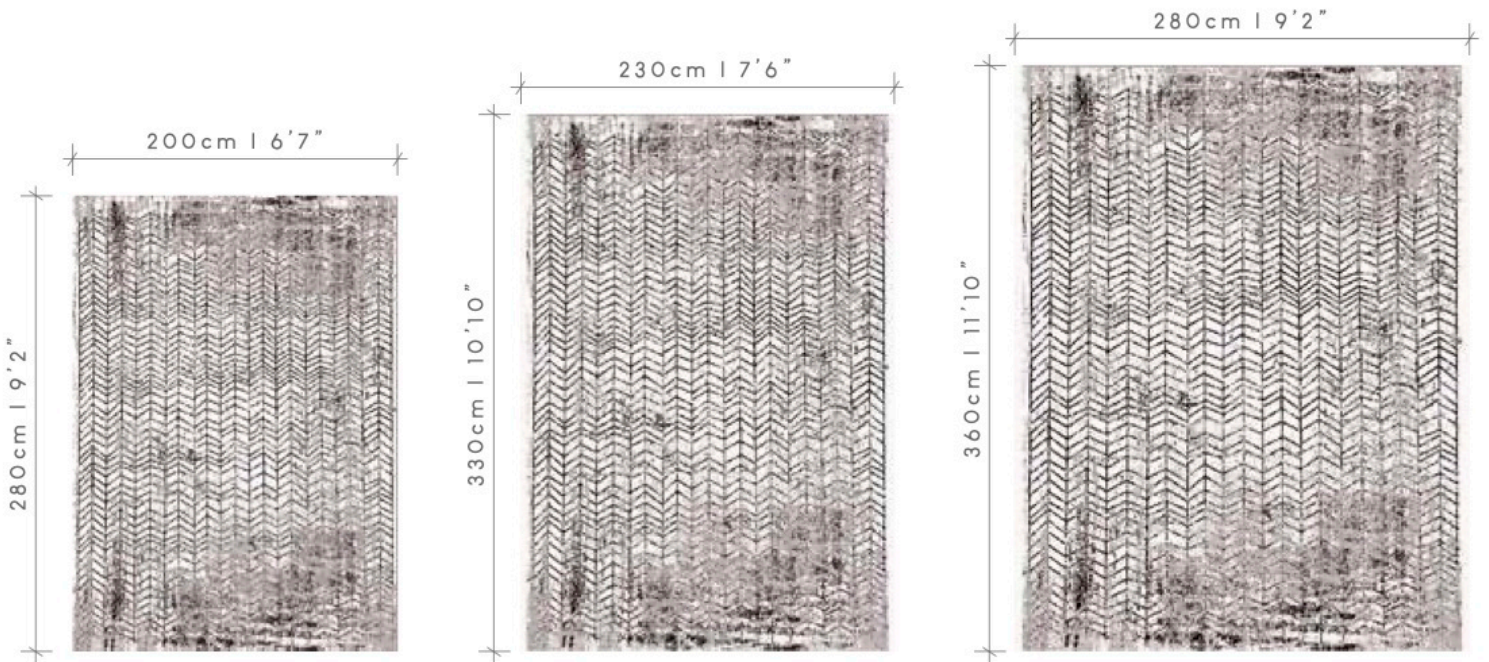

JACOB'S LADDER

design in available sizes

©2020 DE POORTERE DECO S.A.

NOTE : OPTICAL EFFECTS ARE WOVEN AT RANDOM AND CAN BE DIFFERENT FROM ONE SIZE RUG TO ANOTHER
ALL DESIGN. PATENT AND OTHER INTELLECTUAL PROPERTY RIGHTS ARE EXPRESSLY RESERVED - PATENTS (PENDING)