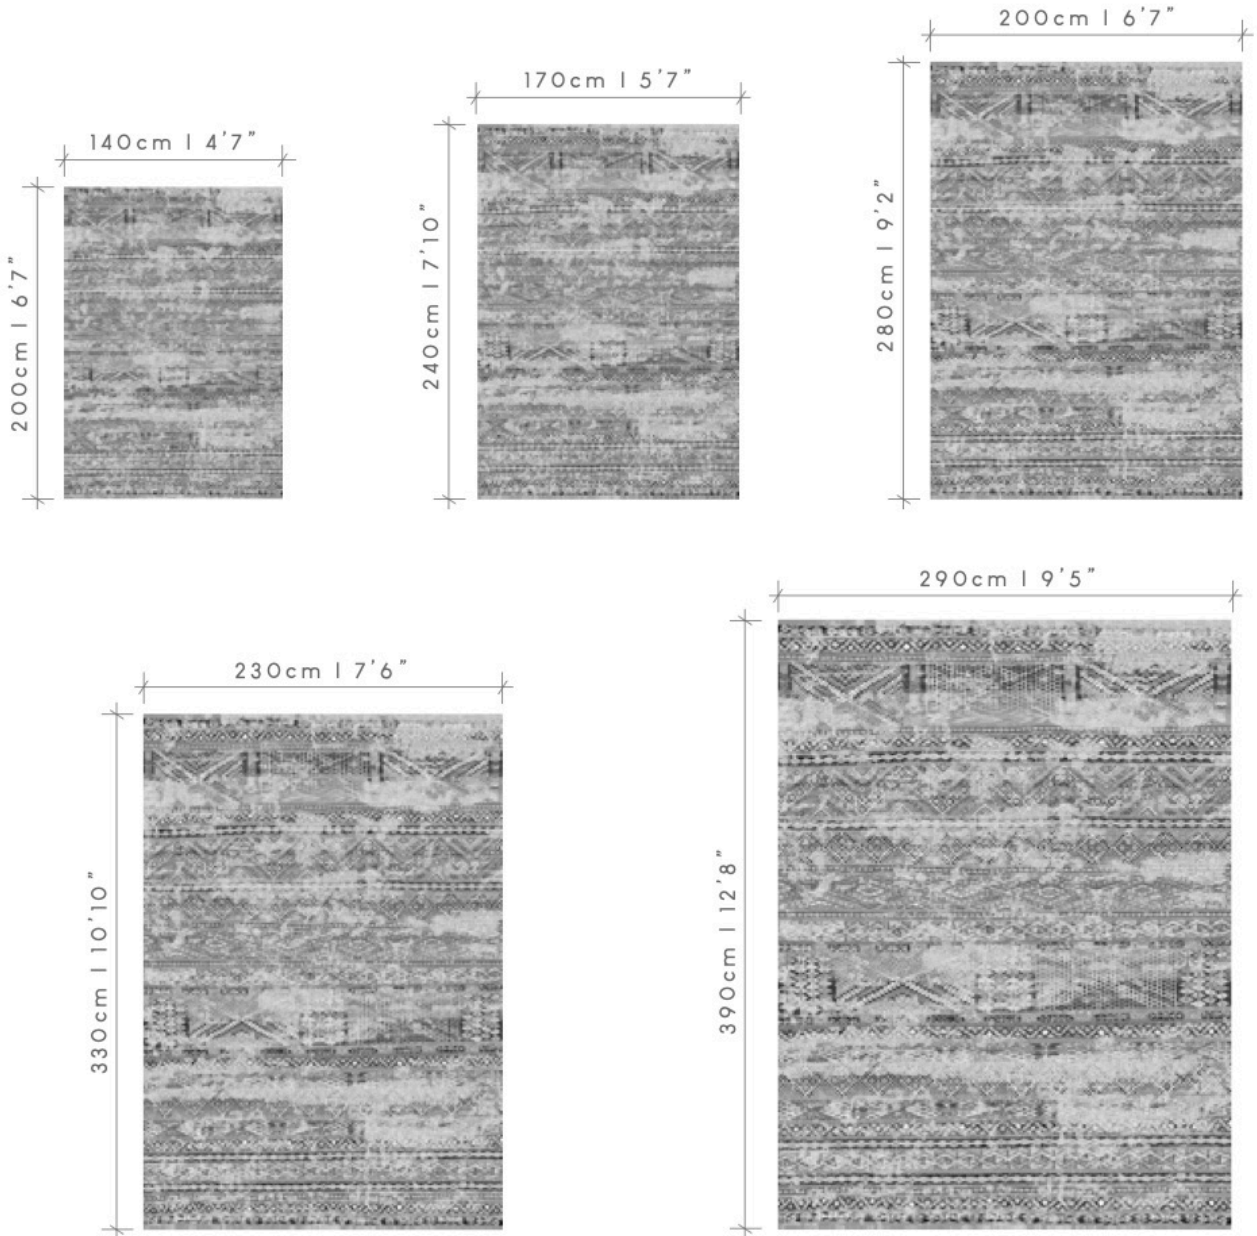

KILIM

design in available sizes

©2020 DE POORTERE DECO S.A.

NOTE : OPTICAL EFFECTS ARE WOVEN AT RANDOM AND CAN BE DIFFERENT FROM ONE SIZE RUG TO ANOTHER
ALL DESIGN. PATENT AND OTHER INTELLECTUAL PROPERTY RIGHTS ARE EXPRESSLY RESERVED - PATENTS (PENDING)