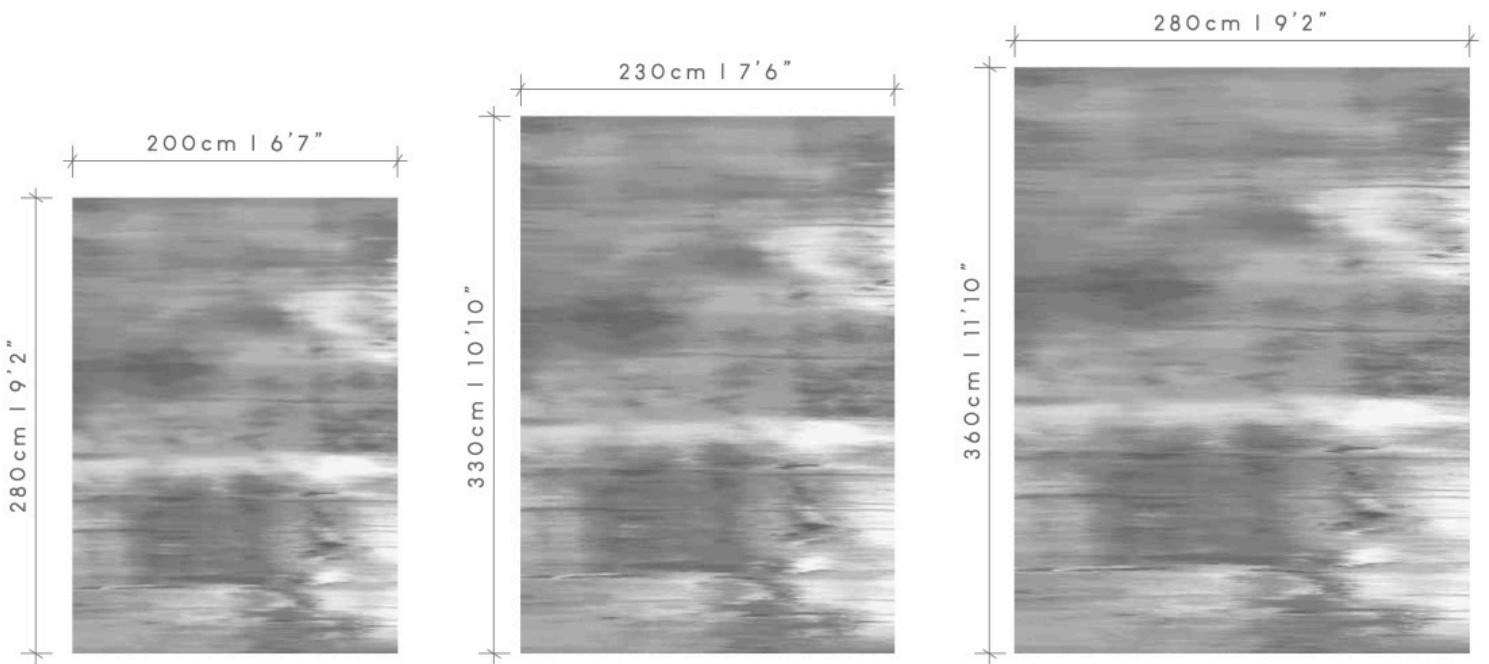

MONETTI

design in available sizes

©2020 DE POORTERE DECO S.A.

NOTE : OPTICAL EFFECTS ARE WOVEN AT RANDOM AND CAN BE DIFFERENT FROM ONE SIZE RUG TO ANOTHER
ALL DESIGN. PATENT AND OTHER INTELLECTUAL PROPERTY RIGHTS ARE EXPRESSLY RESERVED - PATENTS (PENDING)