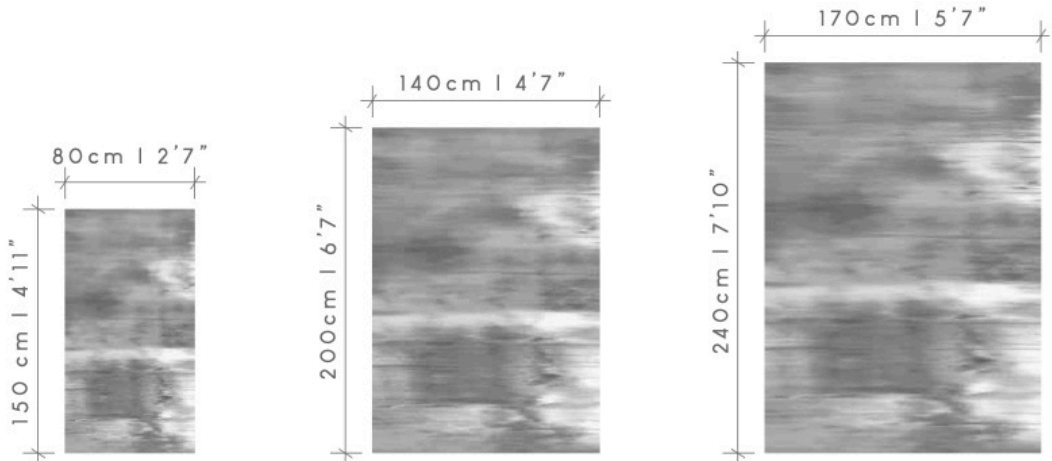

MONETTI

design in available sizes

©2020 DE POORTERE DECO S.A.

NOTE : OPTICAL EFFECTS ARE WOVEN AT RANDOM AND CAN BE DIFFERENT FROM ONE SIZE RUG TO ANOTHER
ALL DESIGN. PATENT AND OTHER INTELLECTUAL PROPERTY RIGHTS ARE EXPRESSLY RESERVED - PATENTS (PENDING)