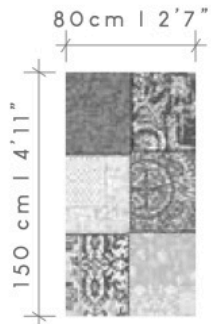

# MULTI

design in available sizes

@2020 DE POORTERE DECO S.A.

NOTE : OPTICAL EFFECTS ARE WOVEN AT RANDOM AND CAN BE DIFFERENT FROM ONE SIZE RUG TO ANOTHER  
ALL DESIGN, PATENT AND OTHER INTELLECTUAL PROPERTY RIGHTS ARE EXPRESSLY RESERVED - PATENTS (PENDING)  
- LEGAL ACTION WILL BE TAKEN AGAINST ANY UNAUTHORIZED USE -