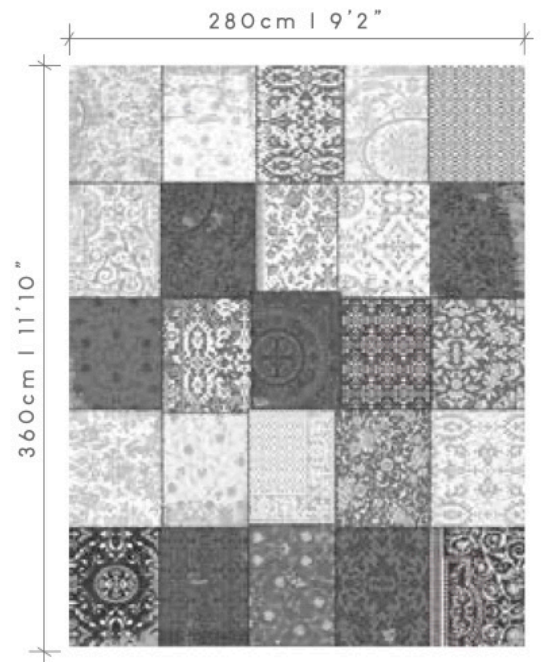

# MULTI

design in available sizes

@2020 DE POORTERE DECO S.A.

NOTE : OPTICAL EFFECTS ARE WOVEN AT RANDOM AND CAN BE DIFFERENT FROM ONE SIZE RUG TO ANOTHER  
ALL DESIGN, PATENT AND OTHER INTELLECTUAL PROPERTY RIGHTS ARE EXPRESSLY RESERVED - PATENTS (PENDING)  
- LEGAL ACTION WILL BE TAKEN AGAINST ANY UNAUTHORIZED USE -