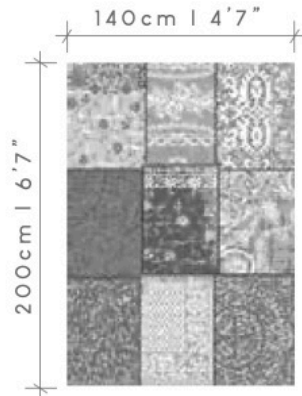

# MULTI

design in available sizes

@2020 DE POORTERE DECO S.A.

NOTE : OPTICAL EFFECTS ARE WOVEN AT RANDOM AND CAN BE DIFFERENT FROM ONE SIZE RUG TO ANOTHER  
ALL DESIGN, PATENT AND OTHER INTELLECTUAL PROPERTY RIGHTS ARE EXPRESSLY RESERVED - PATENTS (PENDING)  
- LEGAL ACTION WILL BE TAKEN AGAINST ANY UNAUTHORIZED USE -