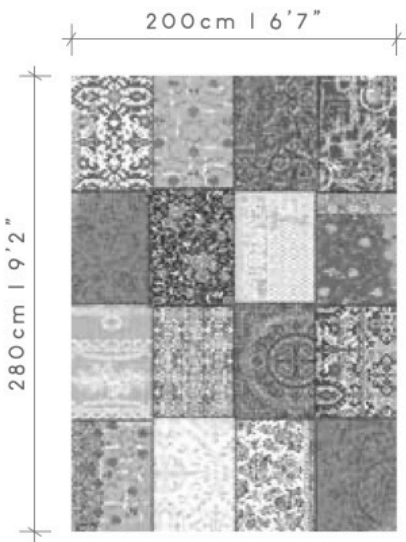

# MULTI

design in available sizes

@2020 DE POORTERE DECO S.A.

NOTE : OPTICAL EFFECTS ARE WOVEN AT RANDOM AND CAN BE DIFFERENT FROM ONE SIZE RUG TO ANOTHER  
ALL DESIGN, PATENT AND OTHER INTELLECTUAL PROPERTY RIGHTS ARE EXPRESSLY RESERVED - PATENTS (PENDING)  
- LEGAL ACTION WILL BE TAKEN AGAINST ANY UNAUTHORIZED USE -