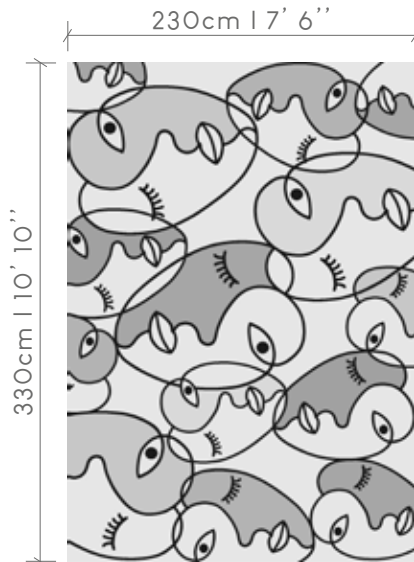

ICON

GALLERY COLLECTION