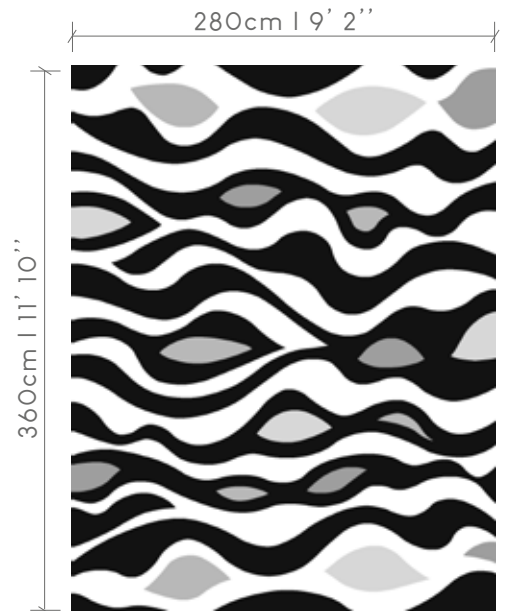

GRAFFITO

design in available sizes

©2020 DE POORTERE DECO S.A.

NOTE : OPTICAL EFFECTS ARE WOVEN AT RANDOM AND CAN BE DIFFERENT FROM ONE SIZE RUG TO ANOTHER
ALL DESIGN, PATENT AND OTHER INTELLECTUAL PROPERTY RIGHTS ARE EXPRESSLY RESERVED - PATENTS (PENDING)