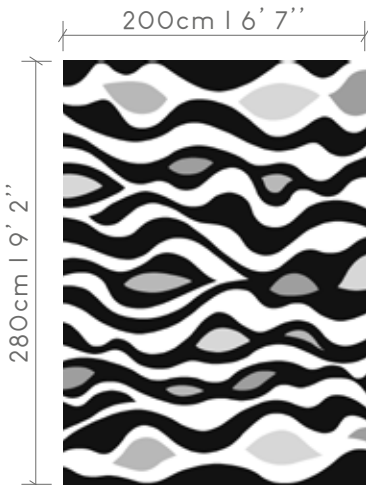

GRAFFITO

design in available sizes

©2020 DE POORTERE DECO S.A.

NOTE : OPTICAL EFFECTS ARE WOVEN AT RANDOM AND CAN BE DIFFERENT FROM ONE SIZE RUG TO ANOTHER
ALL DESIGN, PATENT AND OTHER INTELLECTUAL PROPERTY RIGHTS ARE EXPRESSLY RESERVED - PATENTS (PENDING)