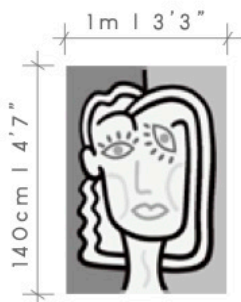

DORA

design in available sizes

©2019 DE POORTERE DECO S.A.

NOTE : OPTICAL EFFECTS ARE WOVEN AT RANDOM AND CAN BE DIFFERENT FROM ONE SIZE RUG TO ANOTHER
ALL DESIGN, PATENT AND OTHER INTELLECTUAL PROPERTY RIGHTS ARE EXPRESSLY RESERVED - PATENTS (PENDING)

- LEGAL ACTION WILL BE TAKEN AGAINST ANY UNAUTHORIZED USE -