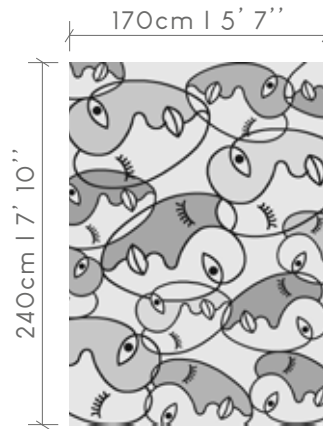

ICON

GALLERY COLLECTION