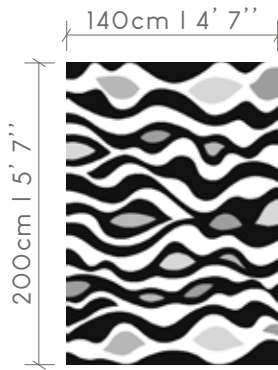

GRAFFITO

design in available sizes

©2020 DE POORTERE DECO S.A.

NOTE : OPTICAL EFFECTS ARE WOVEN AT RANDOM AND CAN BE DIFFERENT FROM ONE SIZE RUG TO ANOTHER
ALL DESIGN, PATENT AND OTHER INTELLECTUAL PROPERTY RIGHTS ARE EXPRESSLY RESERVED - PATENTS (PENDING)