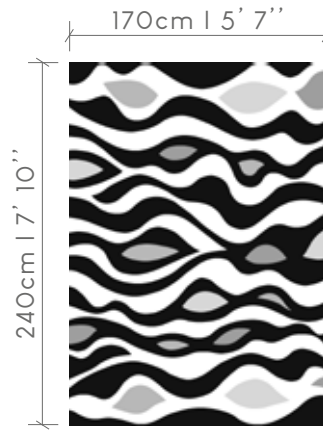

GRAFFITO

design in available sizes

©2020 DE POORTERE DECO S.A.

NOTE : OPTICAL EFFECTS ARE WOVEN AT RANDOM AND CAN BE DIFFERENT FROM ONE SIZE RUG TO ANOTHER
ALL DESIGN, PATENT AND OTHER INTELLECTUAL PROPERTY RIGHTS ARE EXPRESSLY RESERVED - PATENTS (PENDING)