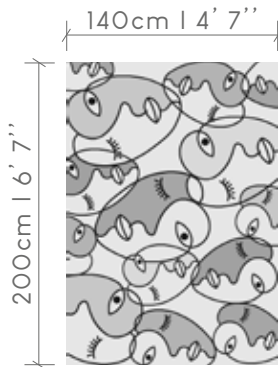

ICON

GALLERY COLLECTION