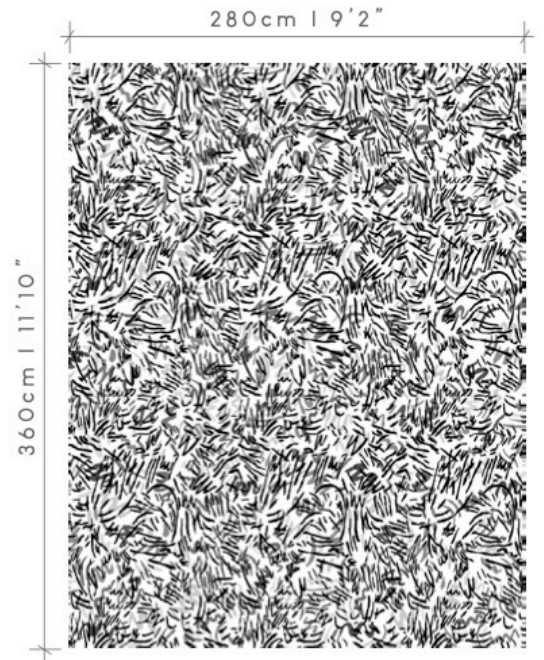

GRAFFITO

design in available sizes

©2020 DE POORTERE DECO S.A.

NOTE : OPTICAL EFFECTS ARE WOVEN AT RANDOM AND CAN BE DIFFERENT FROM ONE SIZE RUG TO ANOTHER
ALL DESIGN, PATENT AND OTHER INTELLECTUAL PROPERTY RIGHTS ARE EXPRESSLY RESERVED - PATENTS (PENDING)