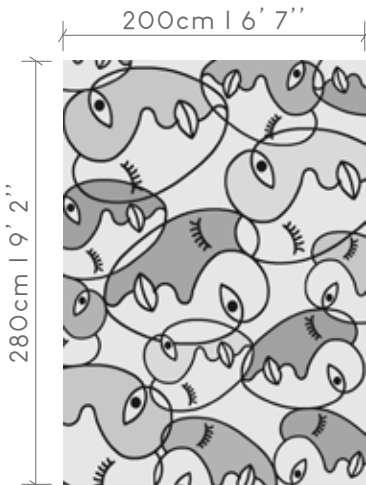

ICON

GALLERY COLLECTION