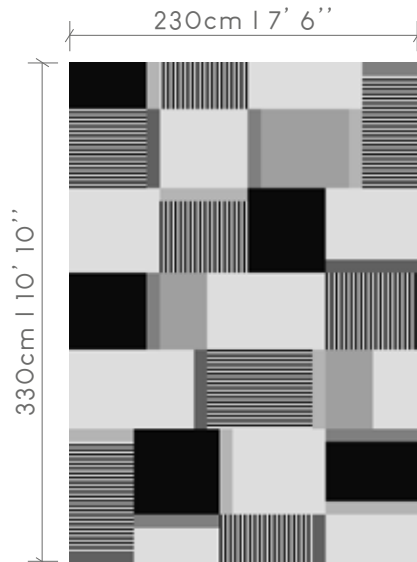

NEW YORK

GALLERY COLLECTION