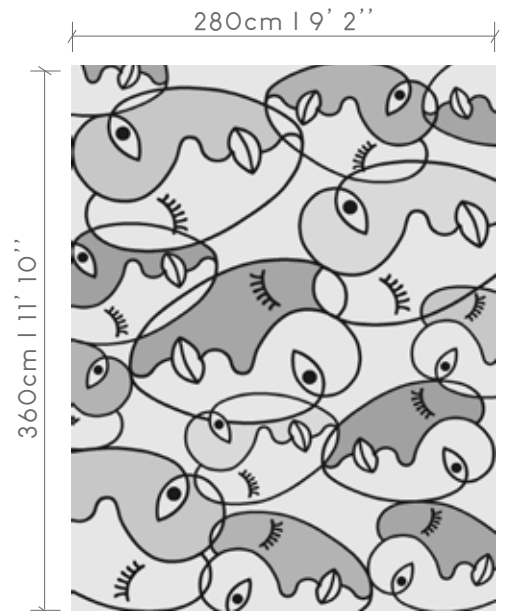

ICON

GALLERY COLLECTION